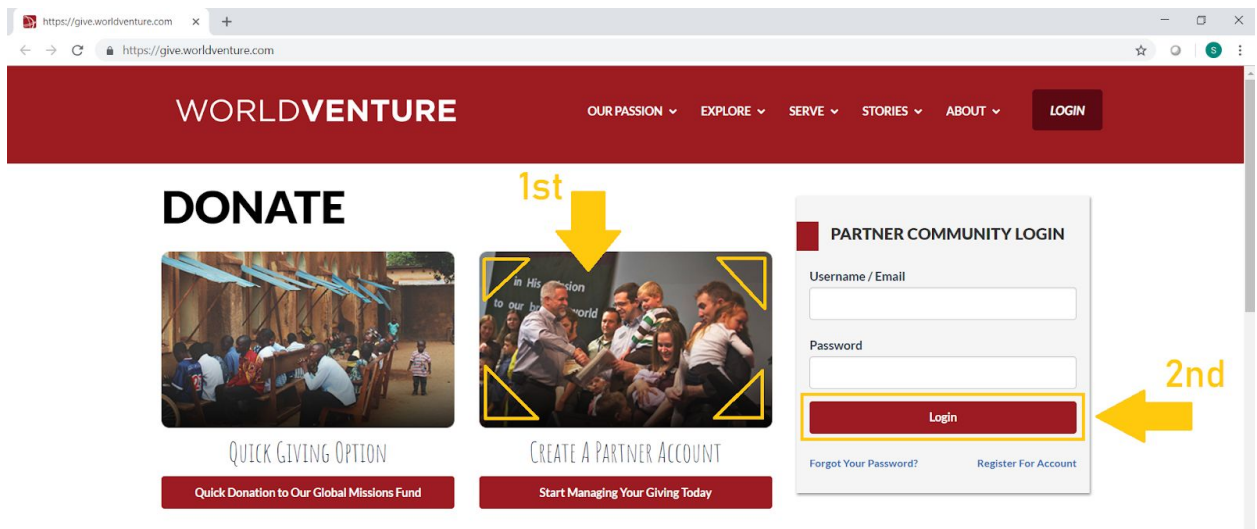

World Venture Missionary Giving Instructions

for Liz and David Haken

Thank you so, so much for supporting Liz and I, and for partnering with us in reaching the lost in southeast Asia with the gospel through the pastor and missionary training school in the Philippines -- IGSL!

The easiest way to give toward this work is through WorldVenture's giving platform: <https://give.worldventure.com/> (also accessible by pressing the big yellow "Donate" button at the top right of the home page).

From here, the best next step is to "Create a Partner Account."

Once you've created an

account, and you log into your account on the same giving page pictured above, you should see this screen (*the example is my mom's account!*):